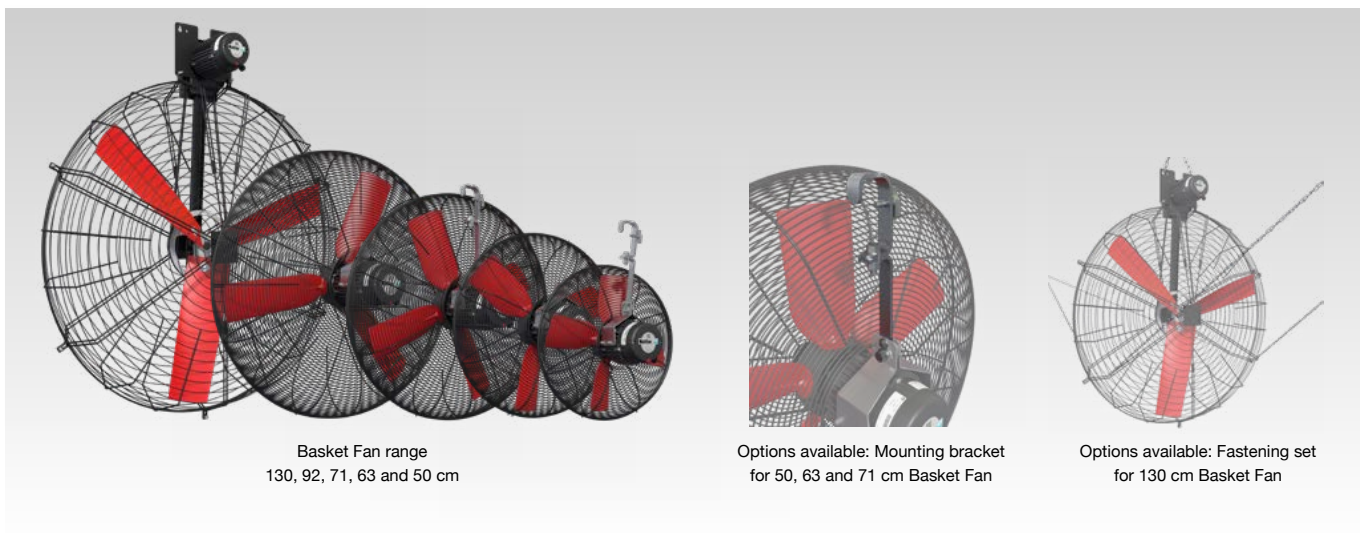

Basket Fan range
130, 92, 71, 63 and 50 cm

Options available: Mounting bracket
for 50, 63 and 71 cm Basket Fan

Options available: Fastening set
for 130 cm Basket Fan

Get In Touch

- Call: [0845 6880112](tel:08456880112)
- Email: info@adremit.co.uk

Our Address

Puravent, Adremit Limited, Unit 5a, Commercial Yard,
Settle, North Yorkshire, BD24 9RH