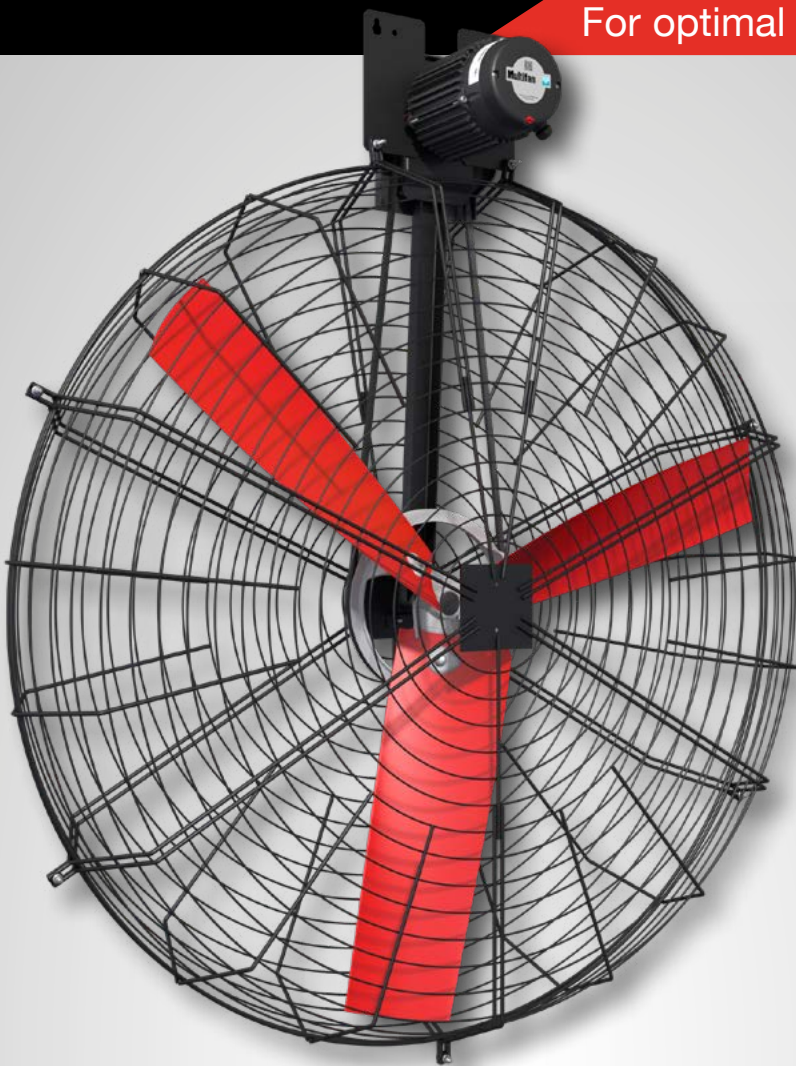

## Basket Fans

For optimal circulation and a refreshing breeze

**VOSTERMANS**  
VENTILATION

YOUR SPECIALIST IN AIR

## For optimal air circulation

With the extensive program of Multifan Basket Fans, we offer a wide range of energy efficient circulation fans for the agricultural, horticultural and industrial markets. Compared to other circulation fans, the Basket Fans cover a wider area. This is ideal for creating a uniform indoor climate, or to create a wind chill effect for livestock and employees during hot summers. In industrial applications, the basket fans ensure an optimal performance of the production line by cooling products down faster and more gradually.