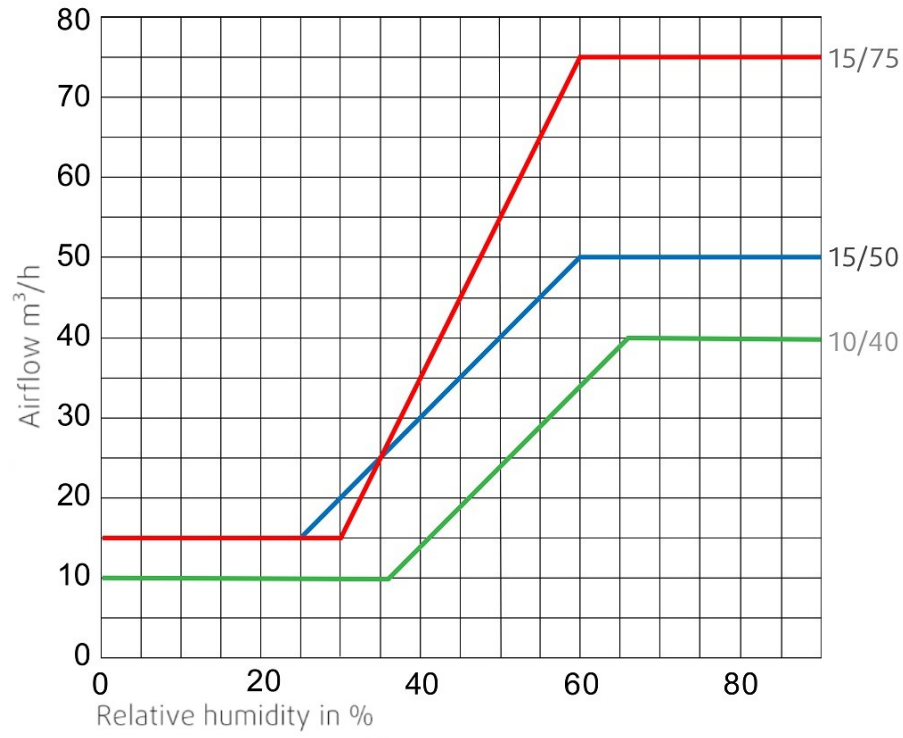

Performances

Get In Touch

Call: [01729 824108](tel:01729824108)
 Email: info@puravent.co.uk

Our Address

Puravent, Adremit Limited, 6 County Business Park,
Darlington Road, Northallerton, DL6 2NQ