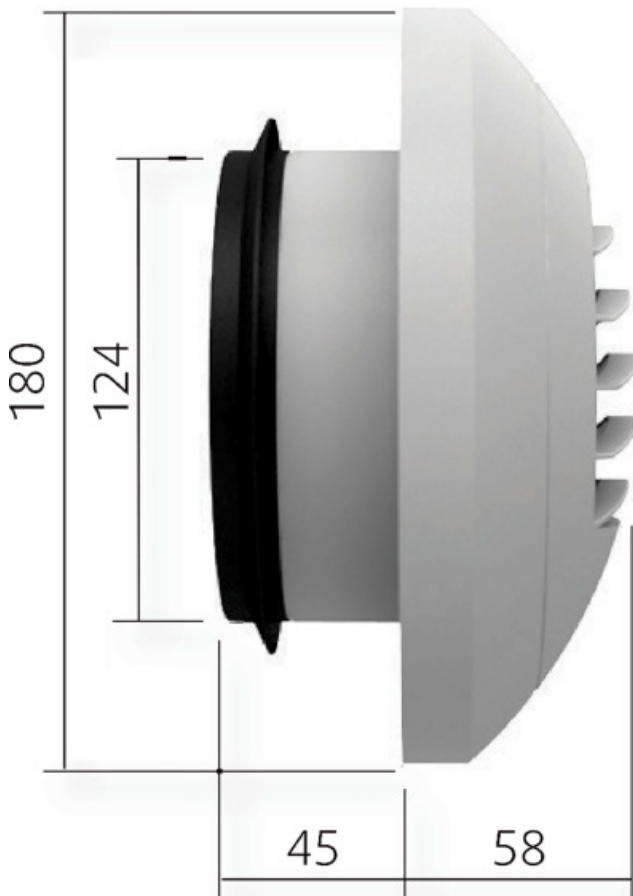

Dimension

Article name: AH 10/40 Exhaust valve hygro | Product link: <https://shop.systemair.com/en-GB/productPermalink?p=120673> | Item Number: 49988 | Document type: Product card | Created at: 06.08.2024 | Generated by: Systemair Online Catalogue | Language: English

Get In Touch

Call: [01729 824108](tel:01729824108)

Email: info@puravent.co.uk

Our Address

Puravent, Adremit Limited, 6 County Business Park,
Darlington Road, Northallerton, DL6 2NQ