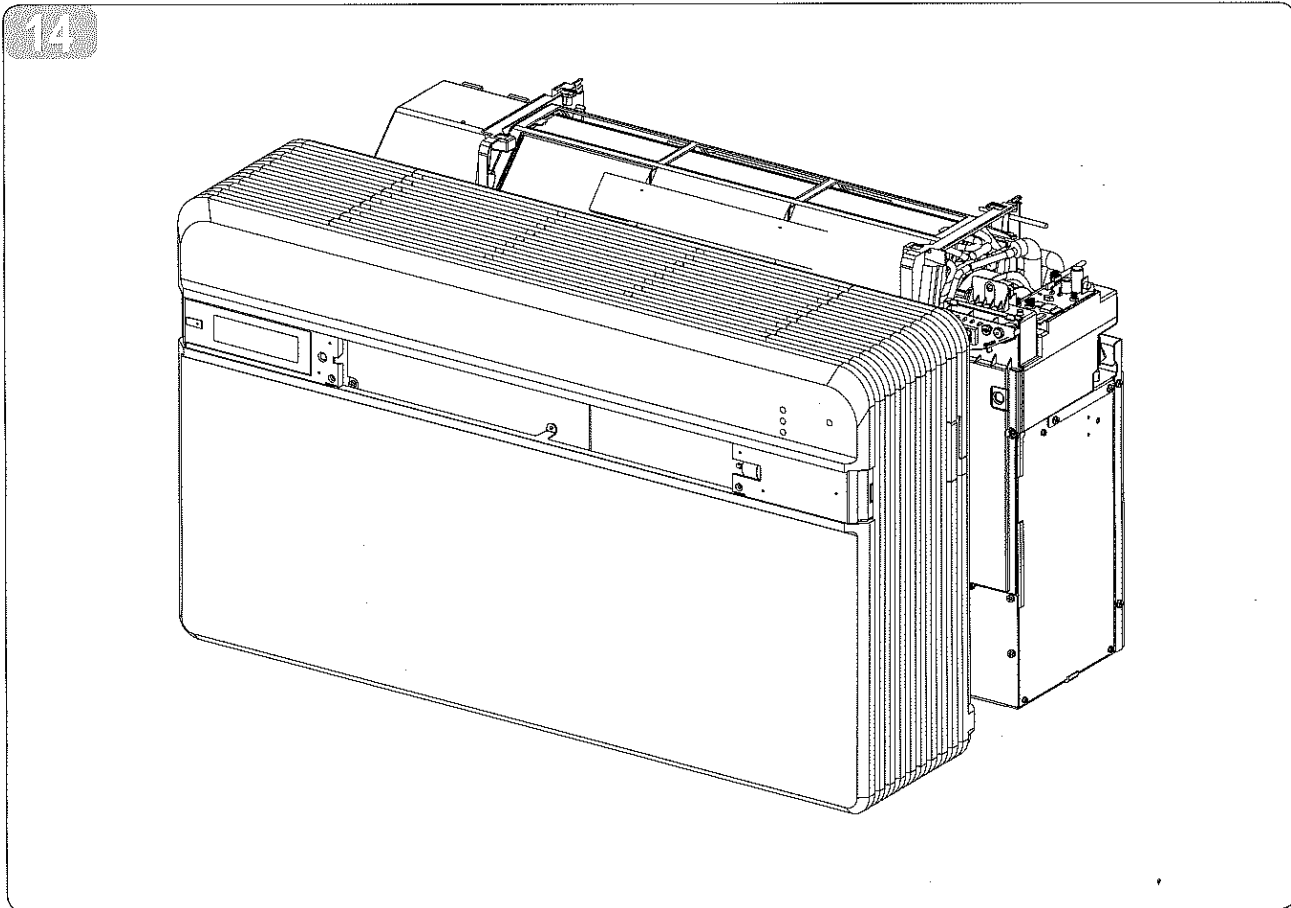

12

13

WIRELESS B1015

Get In Touch

 Call: 0845 6880112
 Email: info@adremit.co.uk

Our Address

Puravent, Adremit Limited, Unit 5a, Commercial Yard,
Settle, North Yorkshire, BD24 9RH

Get In Touch