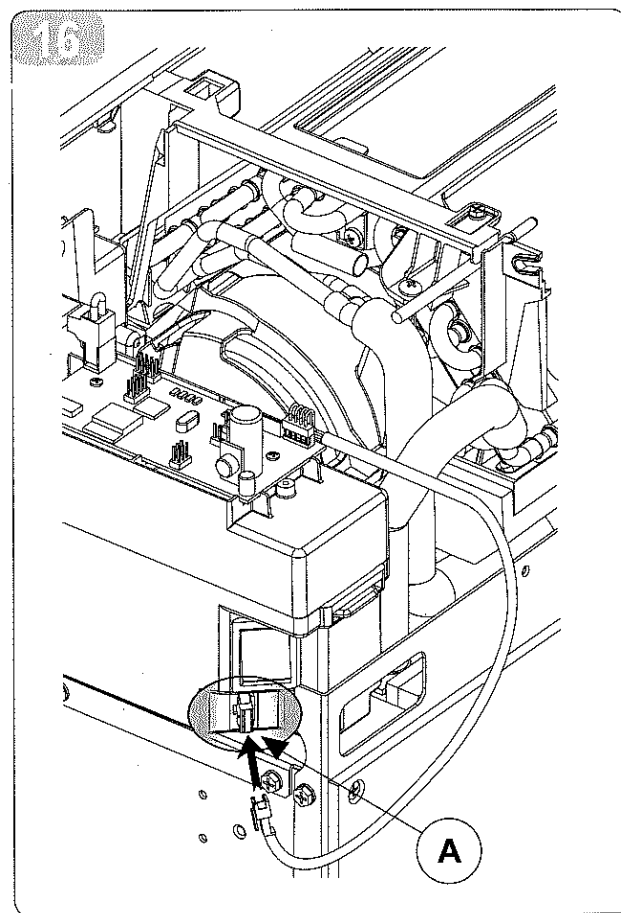

12

13

WIRELESS B1015

Get In Touch

 Call: 0845 6880112
 Email: info@adremit.co.uk

Our Address

Puravent, Adremit Limited, Unit 5a, Commercial Yard,
Settle, North Yorkshire, BD24 9RH

Get In Touch