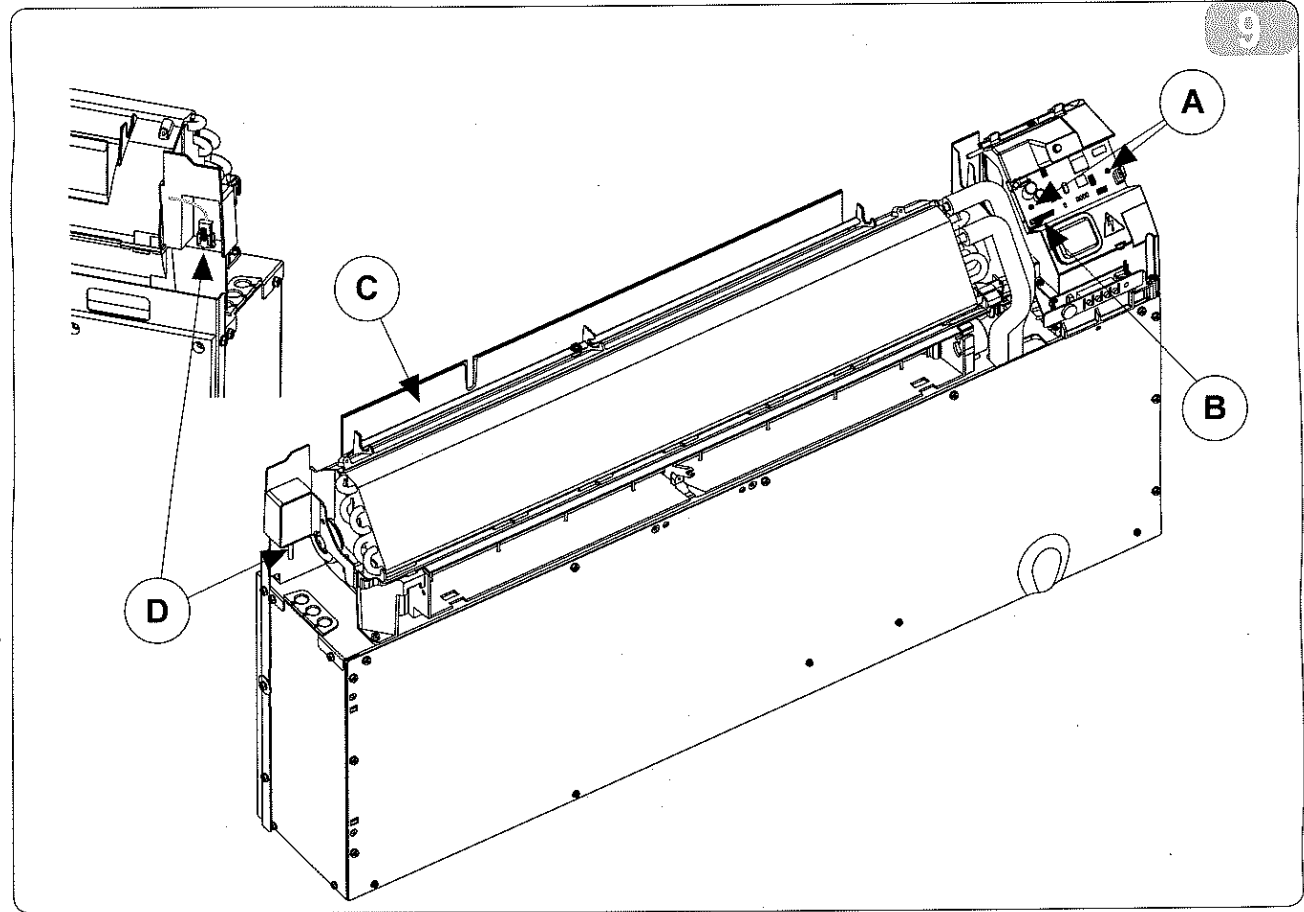

Get In Touch

Call: 0845 6880112
Email: info@adremit.co.uk

Our Address

Puravent, Adremit Limited, Unit 5a, Commercial Yard,
Settle, North Yorkshire, BD24 9RH