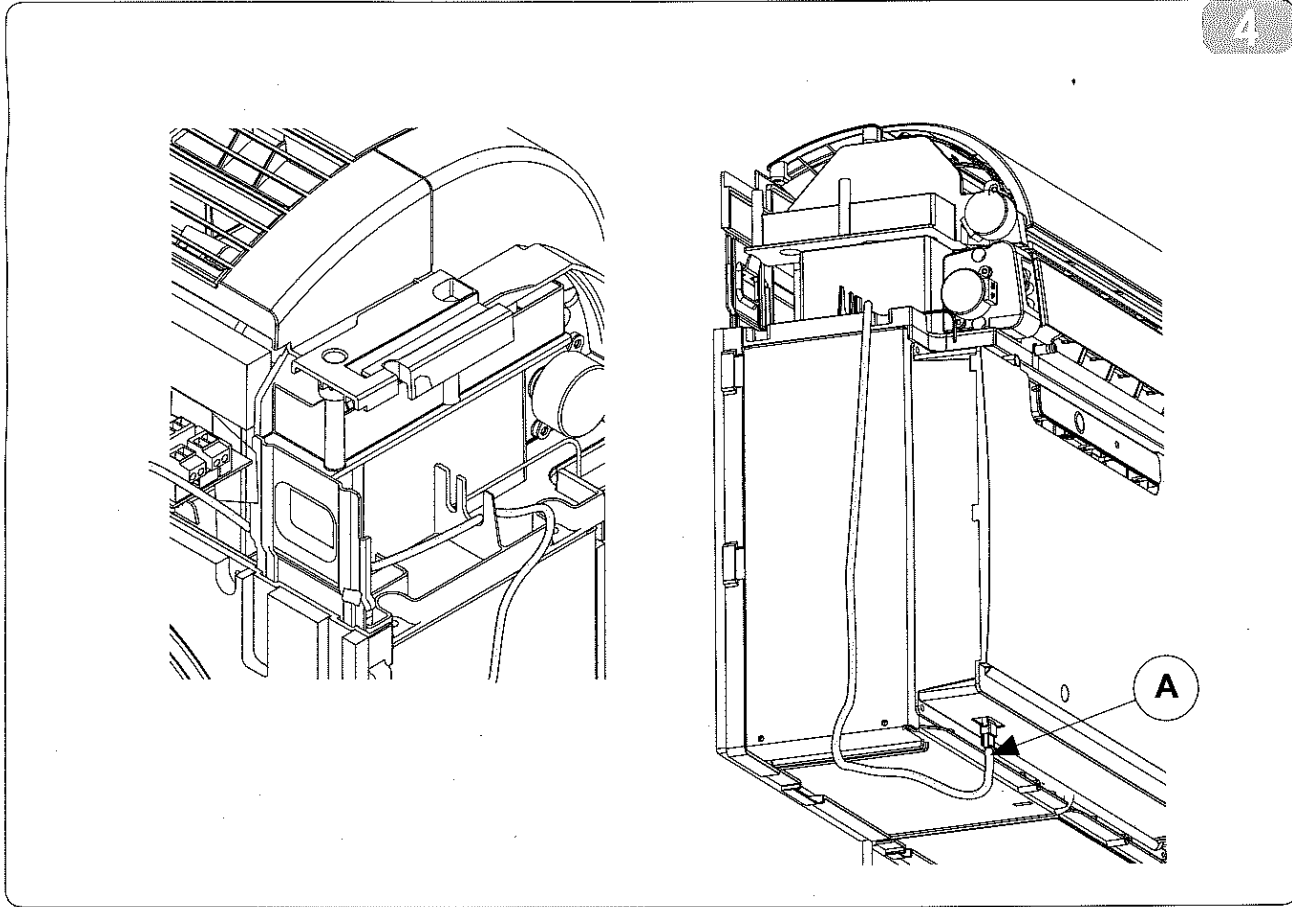

Get In Touch

Call: 0845 6880112
Email: info@adremit.co.uk

Our Address

Puravent, Adremit Limited, Unit 5a, Commercial Yard,
Settle, North Yorkshire, BD24 9RH