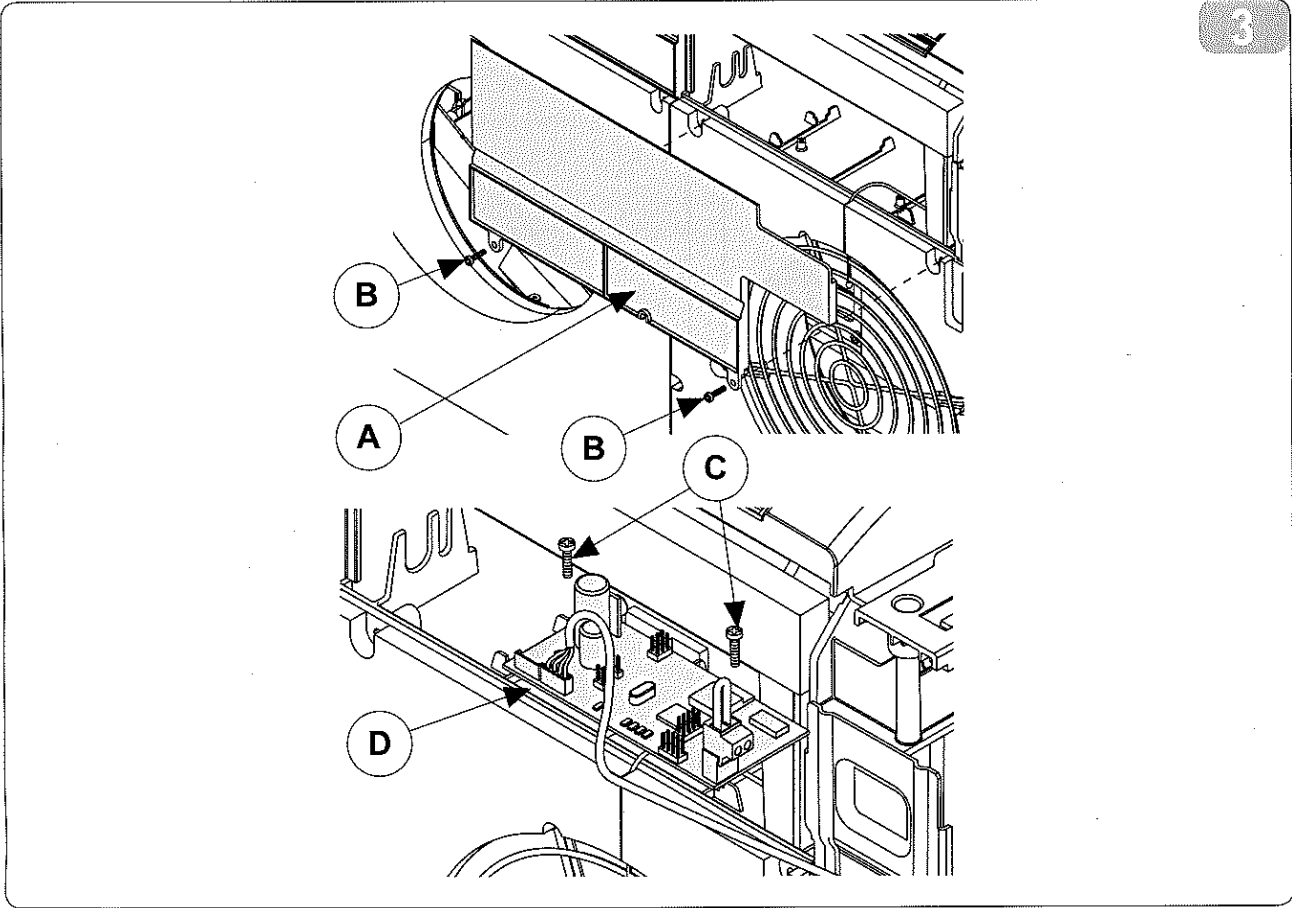

Get In Touch

Call: 0845 6880112
Email: info@adremit.co.uk

Our Address

Puravent, Adremit Limited, Unit 5a, Commercial Yard,
Settle, North Yorkshire, BD24 9RH