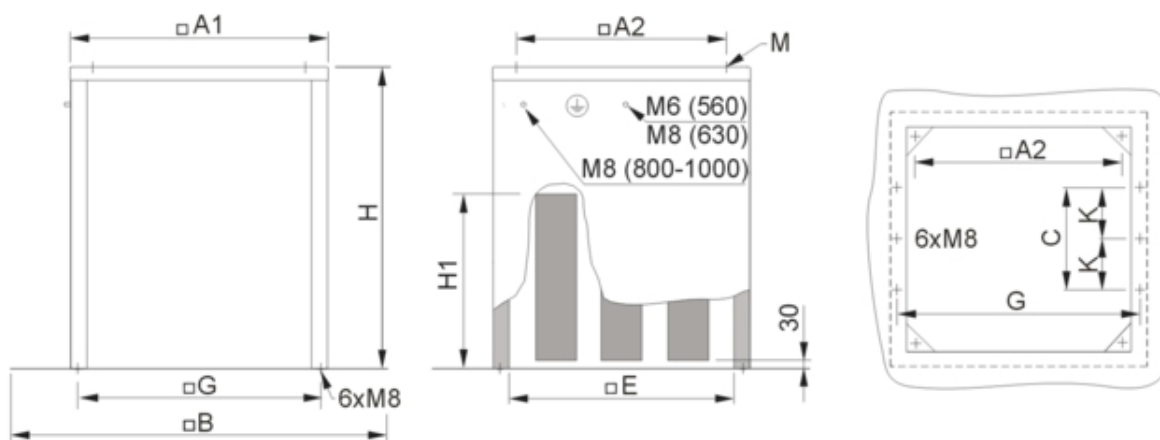

SSG-EX 800-1000 SOC SIL DVV-EX

Item no. 95505

Document type: **Product card**
 Document date: **2019-06-20**
 Generated by: **Systemair Online Catalogue**

Description

Socket silencer for DVV-EX fans

The socket silencers SSG-EX are suitable for mounting on flat roofs. Manufactured of AZ/ZM coated steel sheet. Supplied with 40 mm mineral wool insulation with coated fabric and metallic guard over insulation and baffles. The sealing between the fan and the socket is provided. With extra bolt M6 (560 size) respectively M8 for earthing. **Suitable for DVV-EX fans with marking XS, XM, XL.**

Technical parameters

Other	
Weight	116 kg

Dimensions

	A1	A2	B	M	E	H	H1	C	K	G
SSG-EX 800-1000	1210	1050	1540	12	1120	1010	600	640	320	1174

Accessories

Documentation

 [IMO_FDV_FDG_SSV_SSG_24_05_2016.pdf](#) (1,45MB)