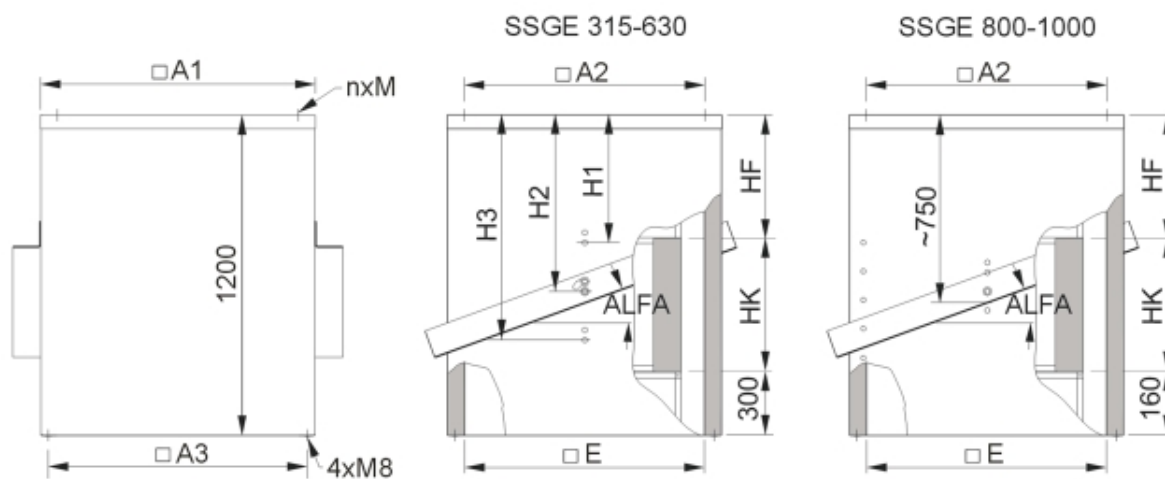

SSGE/F 500-560 SOCKET SILENCER

Item no. 95114

Document type: **Product card**
 Document date: **2019-06-20**
 Generated by: **Systemair Online Catalogue**

Description

Technical parameters

Other

Weight

86 kg

Dimensions

	A1	A2	A3	nxM	E	H1	H2	H3	HK	HF	ALFA
SSGE/F 500-560	898	750	866	4xM10	808	515	685	855	390	510	max. 30°

Accessories

Documentation

IMO_FDGE_SSGE_26_05_2016.pdf (1,58MB)

SSGE_F_500_560_00.dxf (1,72MB)