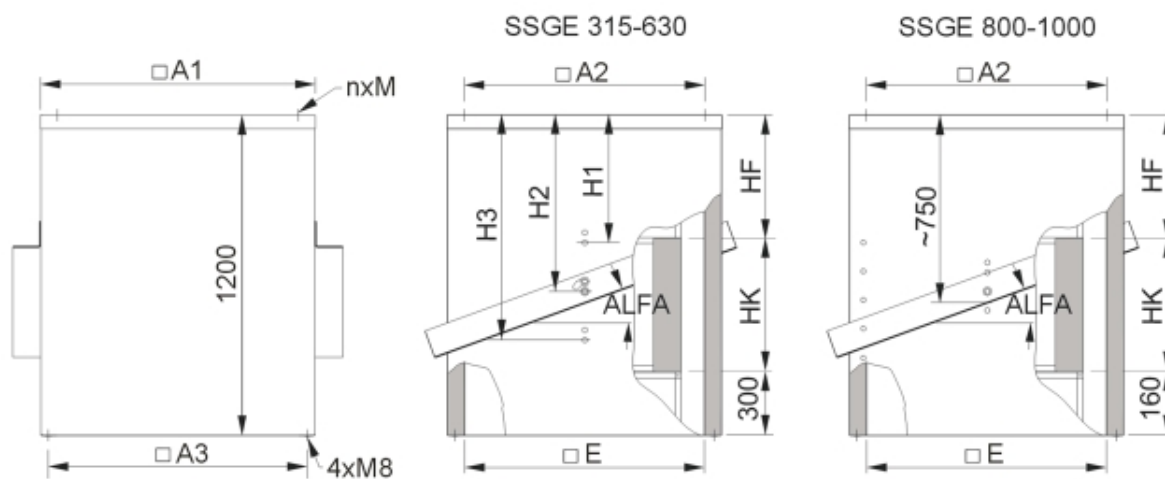

SSGE/F 630 SOCKET SILENCER

Item no. 95115

Document type: Product card
 Document date: 2019-06-20
 Generated by: Systemair Online Catalogue

Description

Technical parameters

Other

Weight

98 kg

Dimensions

	A1	A2	A3	nxM	E	H1	H2	H3	HK	HF	ALFA
SSGE/F 630	990	840	956	4xM10	898	515	685	855	390	510	max. 30°

Accessories

Documentation

IMO_FDGE_SSGE_26_05_2016.pdf (1,58MB)

SSGE_F_630_00.dxf (1,78MB)

Diagram