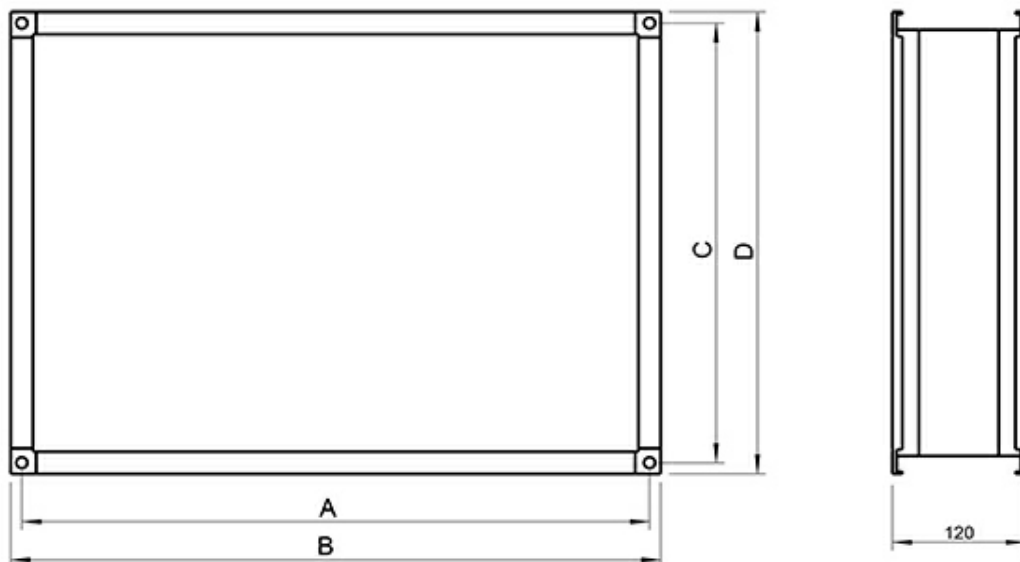

USE 225 FLEXIBLE CONNECTION

Item no. 1596

Document type: **Product card**
 Document date: **2019-05-21**
 Generated by: **Systemair Online Catalogue**

Description

Flexible connections for the CE/CT, CKS and DKEX centrifugal radial fans. supply to USE exhaust connection is fixed with matching flanges. Flexible lengths from 65 to 120 mm.

Dimensions

USE	A	B	C	D
200	279	289	169	189
225	319	339	169	189
250	339	359	199	219
280	379	389	219	239
315	419	439	219	239
355	469	489	269	289
400	519	539	269	289
450	599	619	319	339
400CKS	419	439	319	339
500CKS	519	539	299	319