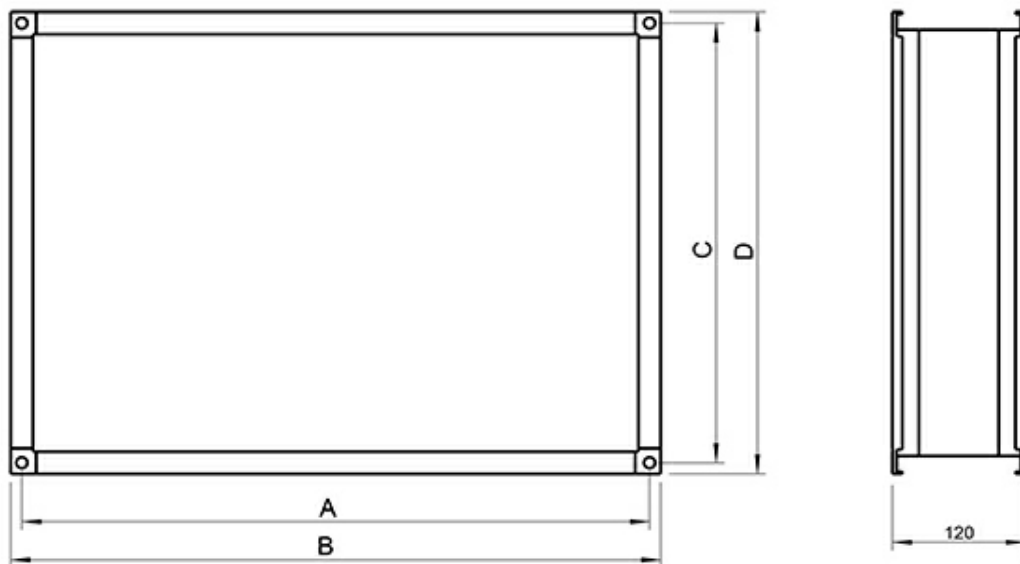

USE 250 FLEXIBLE CONNECTION

Item no. 1597

Document type: **Product card**
 Document date: **2019-05-21**
 Generated by: **Systemair Online Catalogue**

Description

Flexible connections for the CE/CT, CKS and DKEX centrifugal radial fans. supply to USE exhaust connection is fixed with matching flanges. Flexible lengths from 65 to 120 mm.

Dimensions

USE	A	B	C	D
200	279	289	169	189
225	319	339	169	189
250	339	359	199	219
280	379	389	219	239
315	419	439	219	239
355	469	489	269	289
400	519	539	269	289
450	599	619	319	339
400CKS	419	439	319	339
500CKS	519	539	299	319