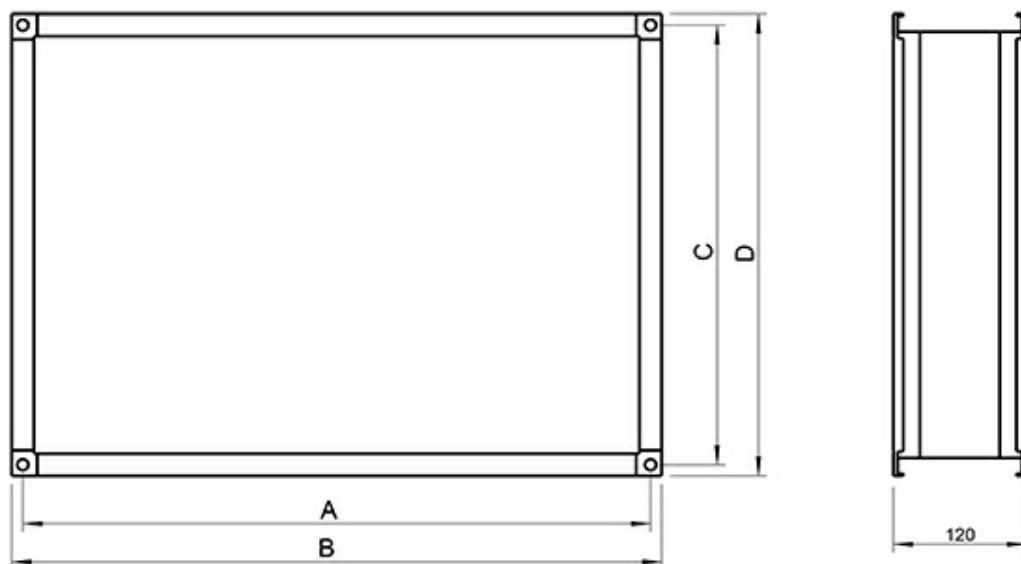

USE 280 FLEXIBLE CONNECTION

Item no. 1598

Document type: **Product card**
 Document date: **2019-05-21**
 Generated by: **Systemair Online Catalogue**

Description

Flexible connections for the CE/CT, CKS and DKEX centrifugal radial fans. supply to USE exhaust connection is fixed with matching flanges. Flexible lengths from 65 to 120 mm.

Dimensions

USE	A	B	C	D
200	279	289	169	189
225	319	339	169	189
250	339	359	199	219
280	379	389	219	239
315	419	439	219	239
355	469	489	269	289
400	519	539	269	289
450	599	619	319	339
400CKS	419	439	319	339
500CKS	519	539	299	319