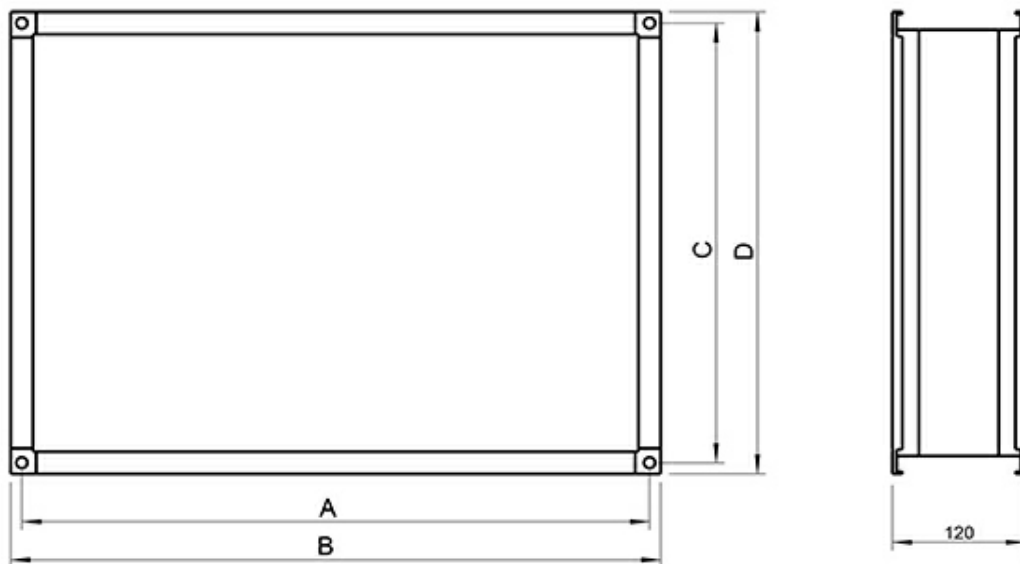

USE 355 FLEXIBLE CONNECTION

Item no. 1600

Document type: **Product card**
 Document date: **2019-05-21**
 Generated by: **Systemair Online Catalogue**

Description

Flexible connections for the CE/CT, CKS and DKEX centrifugal radial fans. supply to USE exhaust connection is fixed with matching flanges. Flexible lengths from 65 to 120 mm.

Dimensions

USE	A	B	C	D
200	279	289	169	189
225	319	339	169	189
250	339	359	199	219
280	379	389	219	239
315	419	439	219	239
355	469	489	269	289
400	519	539	269	289
450	599	619	319	339
400CKS	419	439	319	339
500CKS	519	539	299	319