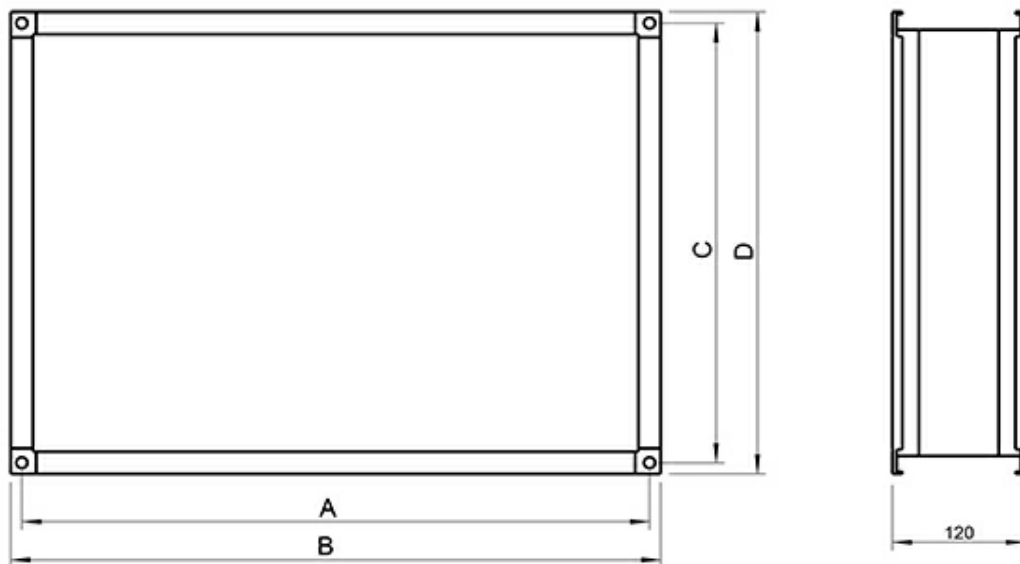

USE 450 FLEXIBLE CONNECTION

Item no. 1602

Document type: **Product card**

Document date: **2019-05-21**

Generated by: **Systemair Online Catalogue**

Description

Flexible connections for the CE/CT, CKS and DKEX centrifugal radial fans. supply to USE exhaust connection is fixed with matching flanges. Flexible lengths from 65 to 120 mm.

Dimensions

USE	A	B	C	D
200	279	289	169	189
225	319	339	169	189
250	339	359	199	219
280	379	389	219	239
315	419	439	219	239
355	469	489	269	289
400	519	539	269	289
450	599	619	319	339
400CKS	419	439	319	339
500CKS	519	539	299	319