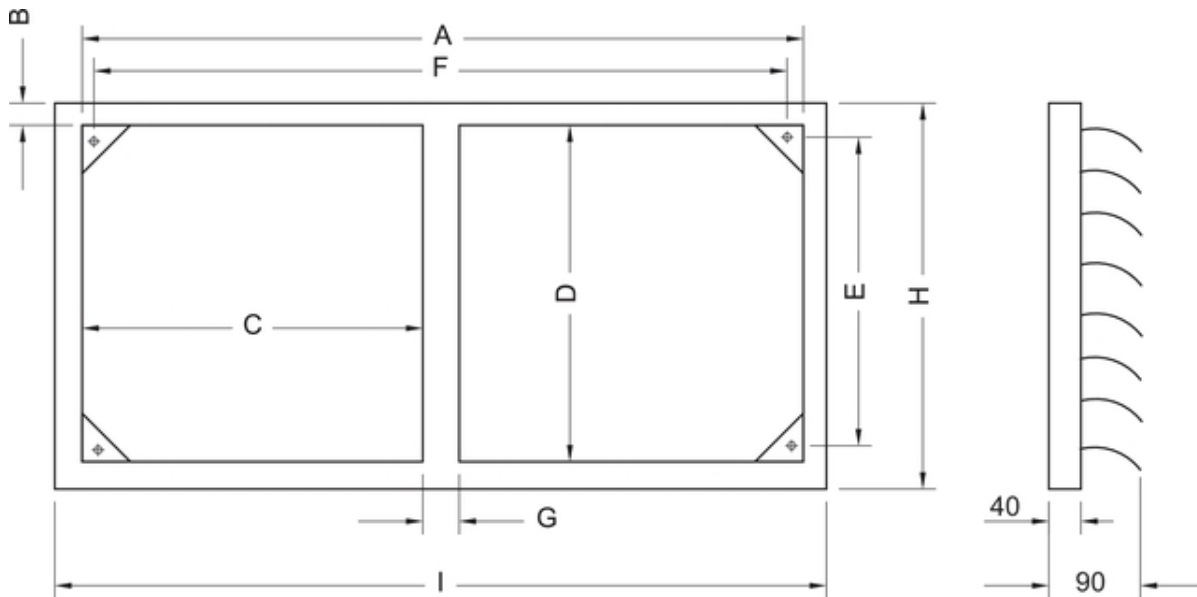

VK-60-35 LOUVRE SHUTTER

Item no. 5650

Document type: **Product card**
 Document date: **2019-05-15**
 Generated by: **Systemair Online Catalogue**

Description

Louvre shutters for vertical mounting on a wall. The profiled vanes produce a strong upward force which reduces the air resistance. This means that the vanes opens fully at low air velocities as well. All the parts are manufactured in weather-resistant and shockproof nylon material (PVC containing special synthetic). The robust construction ensures that the blades will not become deformed or loose. Air velocity should not exceed 12 m/s. The louvre shutters are easy to install. Wall plugs and screws are included.

Dimensions

	A	B	C	D	E	F	G	H	I
VK 40-20	457	14	454	257	207	407	-	285	485
VK 50-25	557	14	552	305	265	515	-	335	585
VK 50-30	557	14	554	357	307	507	-	385	585
VK 60-30	657	14	2x311,5	357	307	607	28	385	685
VK 60-35	657	14	2x311,5	407	357	607	28	435	685
VK 70-40	757	14	2x361,5	457	407	707	30	485	785
VK 80-50	848	14	2x407	557	507	798	28	585	876
VK 100-50	1148	14	2x557	557	507	1098	28	585	1176